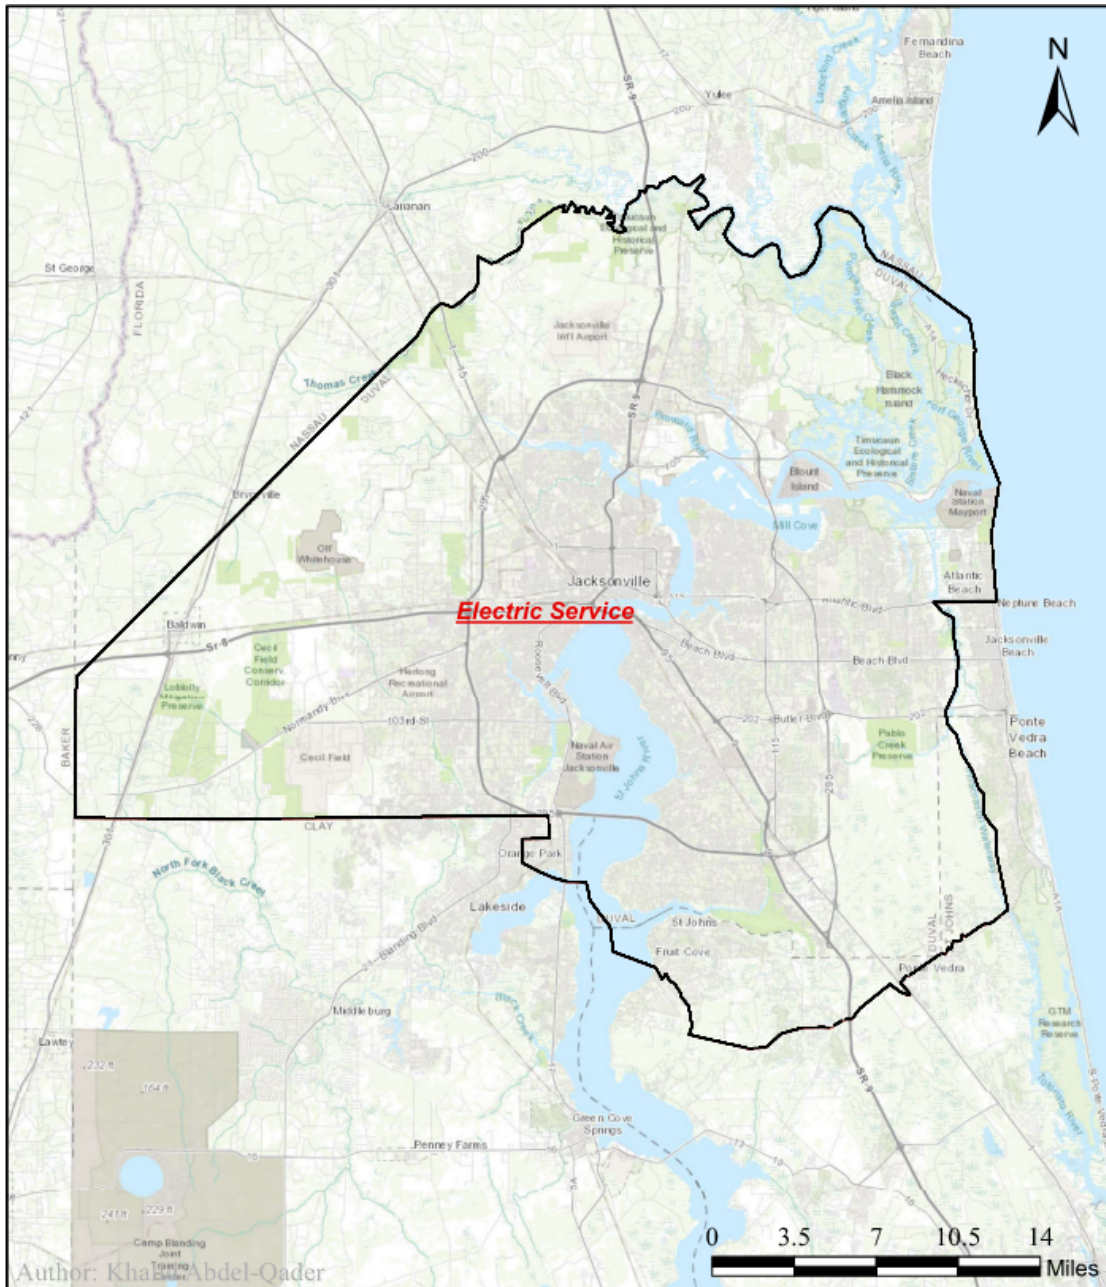

JEA Rules & Regulations For Electric Service
Appendix A Electric Service Area Contacts

JEA ELECTRIC SERVICE AREA BOUNDARY MAP

For underground residential service locate map requests (within planned UG developments)

<https://www.sagesgov.com/jea-fl>

For area lighting requests on existing JEA poles contact the business office at 904-665-6000

For COJ public roadway street light requests: myjax.custhelp.com [Streetlights (custhelp.com)](http://Streetlights.custhelp.com)